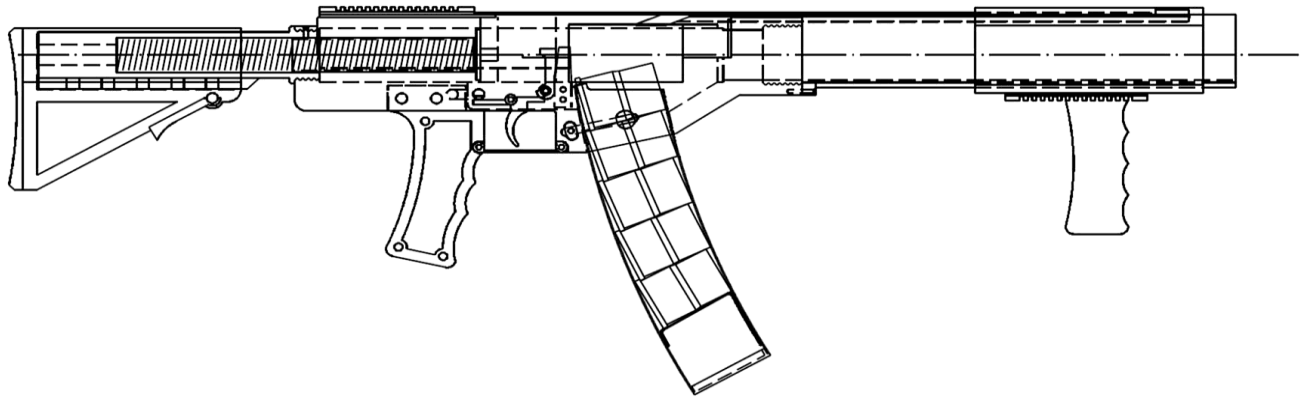

## **Product Specification Sheet**

#### ***PHYSICAL & OPERATIONAL***

∅ <b>Model Number</b>	L37/38-5ML
∅ <b>Caliber</b>	37/38mm Smooth (1.5")
∅ <b>System of Operation</b>	Magazine Fed
∅ <b>Safety</b>	Push Button
∅ <b>Rate of Fire</b>	5 Shots Within 4 Seconds or Less
∅ <b>Ammunition</b>	All Rimmed 37/38mm 2 1/4" in Length
∅ <b>Loading / Unloading</b>	Magazine
∅ <b>Barrel</b>	12" Smooth Bore Barrel
∅ <b>Capacity</b>	5 Shots
∅ <b>Overall Length</b>	23.7" With 5 Position Adjustable Stock Closed 28.7" With Stock Open Or Fixed Stock
∅ <b>Weight</b>	6 lbs (2.72kg)
∅ <b>Sight</b>	Front Sight – Rear Groove, Optional Optical Sighting Systems